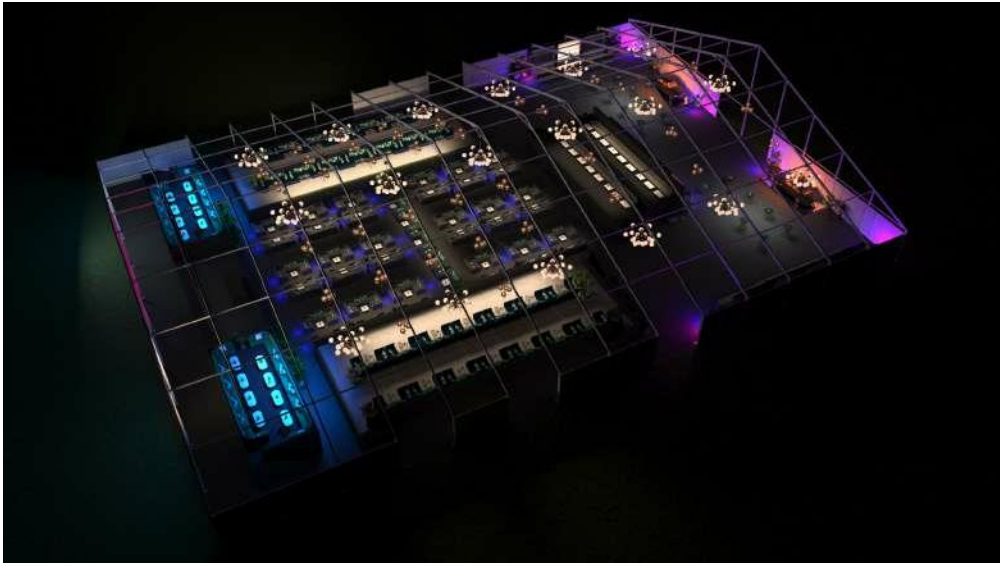

VENUE LAYOUT